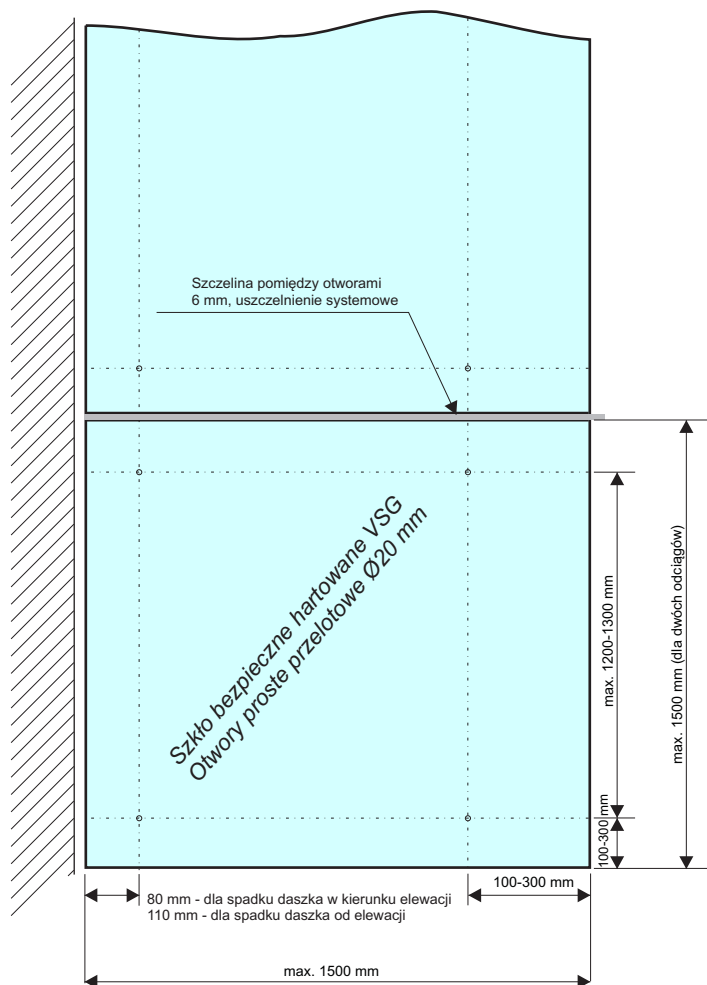

STAINLESS STEEL AISI TYPE 304

70411

**DOUBLE GUY
CONNECTOR TO
WALL (120 x 120MM)**

70412

**TRIPLE GUY
CONNECTOR TO
WALL (120 x 120MM)**

70413

**GUY - STANDARD
1500MM**

SAMPLE SIZING: