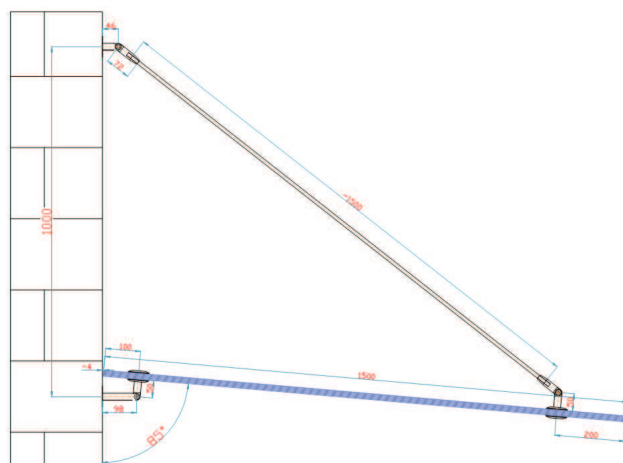

70408

DOUBLE GLASS
CONNECTOR ON
SINGLE CANTILEVER

70409

GLASS CONNECTOR
ON DOUBLE
ARTICULATION GUY

70410

GUY CONNECTOR
TO WALL
(120 x 120MM)

MASCA.PL

MASCA@MASCA.PL
WWW.MASCA.PL
+48 58 771 28 45
+48 58 771 28 46

STAINLESS STEEL AISI TYPE 304

70411

**DOUBLE GUY
CONNECTOR TO
WALL (120 x 120MM)**

70412

**TRIPLE GUY
CONNECTOR TO
WALL (120 x 120MM)**

70413

**GUY - STANDARD
1500MM**

SAMPLE SIZING: